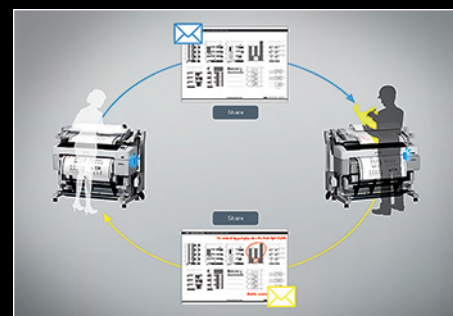

Catch Basket

High-capacity catch basket keeps prints neatly organized for quick retrieval

Advanced Image Processing

The Epson REALOID graphics engine optimizes scanned images to preserve fine details and deliver crisp color copies at exceptional speeds.

Remote System Management

Directly control copy and scan features, view scanned images and manage the printer settings remotely with the mobile-optimized Web interface.

Collaborative Document Sharing

Scan to shared network folders, scan to email or send images directly to a remote SureColor T-Series multifunction system to be printed.