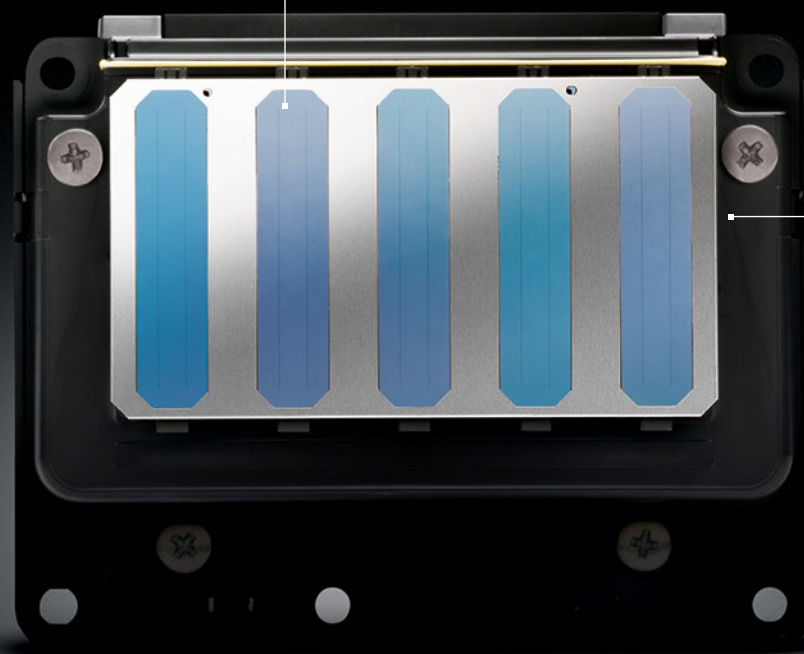

PrecisionCore TFP Printhead

Based on our exotic Thin Film Piezo (TFP) technology, our most advanced printhead delivers extremely precise line detail, along with outstanding photographic graphics