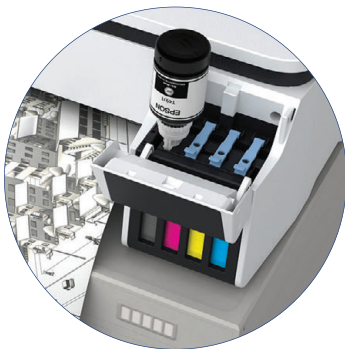

^A SureColor T5170 and T5170M only.