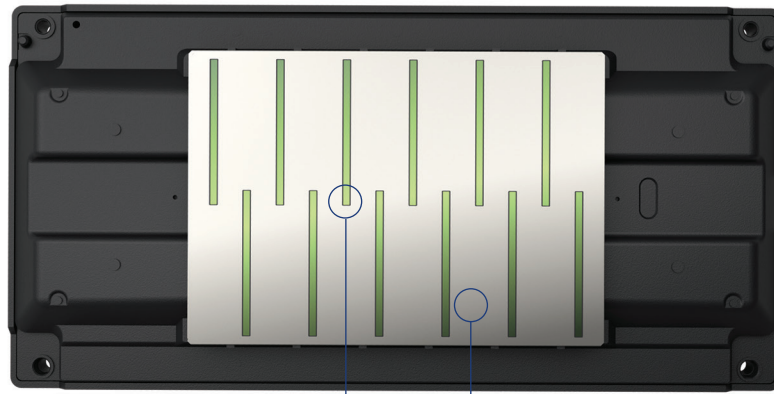

Next-Generation Printhead and Ink Technology

Powered by PrecisionCore

PrecisionCore is advanced printing technology engineered by Epson to power some of the world's top-performing printers. This disruptively simple, smart and clean solution delivers outstanding quality at high speeds with low waste, across a wide range of applications.

PRECISIONCORE®

2.64" PrecisionCore Micro TFP® Printhead

Over twice the size of the previous-generation printhead, delivering incredible speeds.

Low Maintenance

Printhead is designed to last the life of the printer. Nozzle Verification Technology automatically detects nozzle condition and adjusts if the printhead is clogged.

Precise and Accurate Ink Drop Control

Capable of high-resolution printing up to 2400 dpi, with a variable droplet size as small as 3.5 picoliters; provides outstanding clarity and sharpness, smooth gradations and fine image details for consistent results.