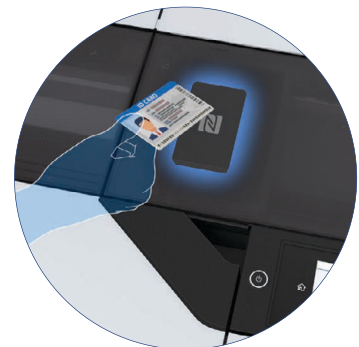

Easy Setup and Operation

No assembly or stand required—be up and printing in as little as 30 minutes.

Simple 4.3" Touchscreen

Configurable control panel for easy operation and automated routine maintenance.

Seamless Dual-Roll Productivity

Accommodate two media types or sizes, or use the second roll as a take-up reel for roll-to-roll production.

UltraChrome XD3 Ink with Red

Six-color pigment-based ink set produces crisp lines and stunning colors. Red Ink expands the color gamut, adding high color saturation—allowing for accurate and vibrant hues.

Built-In Adobe® Embedded Print Engine

Natively process complicated PDF files and reproduce transparent design layers reliably at high speeds.

Information Technology and Security Features

Over 28 features include security standards and data protection. An optional IC card reader (sold separately) can be configured for additional access control.