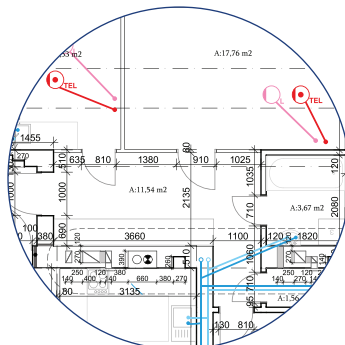

Optimized for Precision and Detail

Formulated to produce precise, accurate lines and fine details; ideal for engineering and scientific applications.