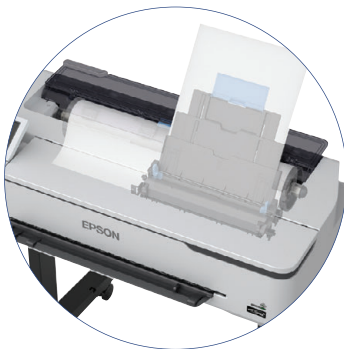

^A SureColor T5170 and T5170M only.